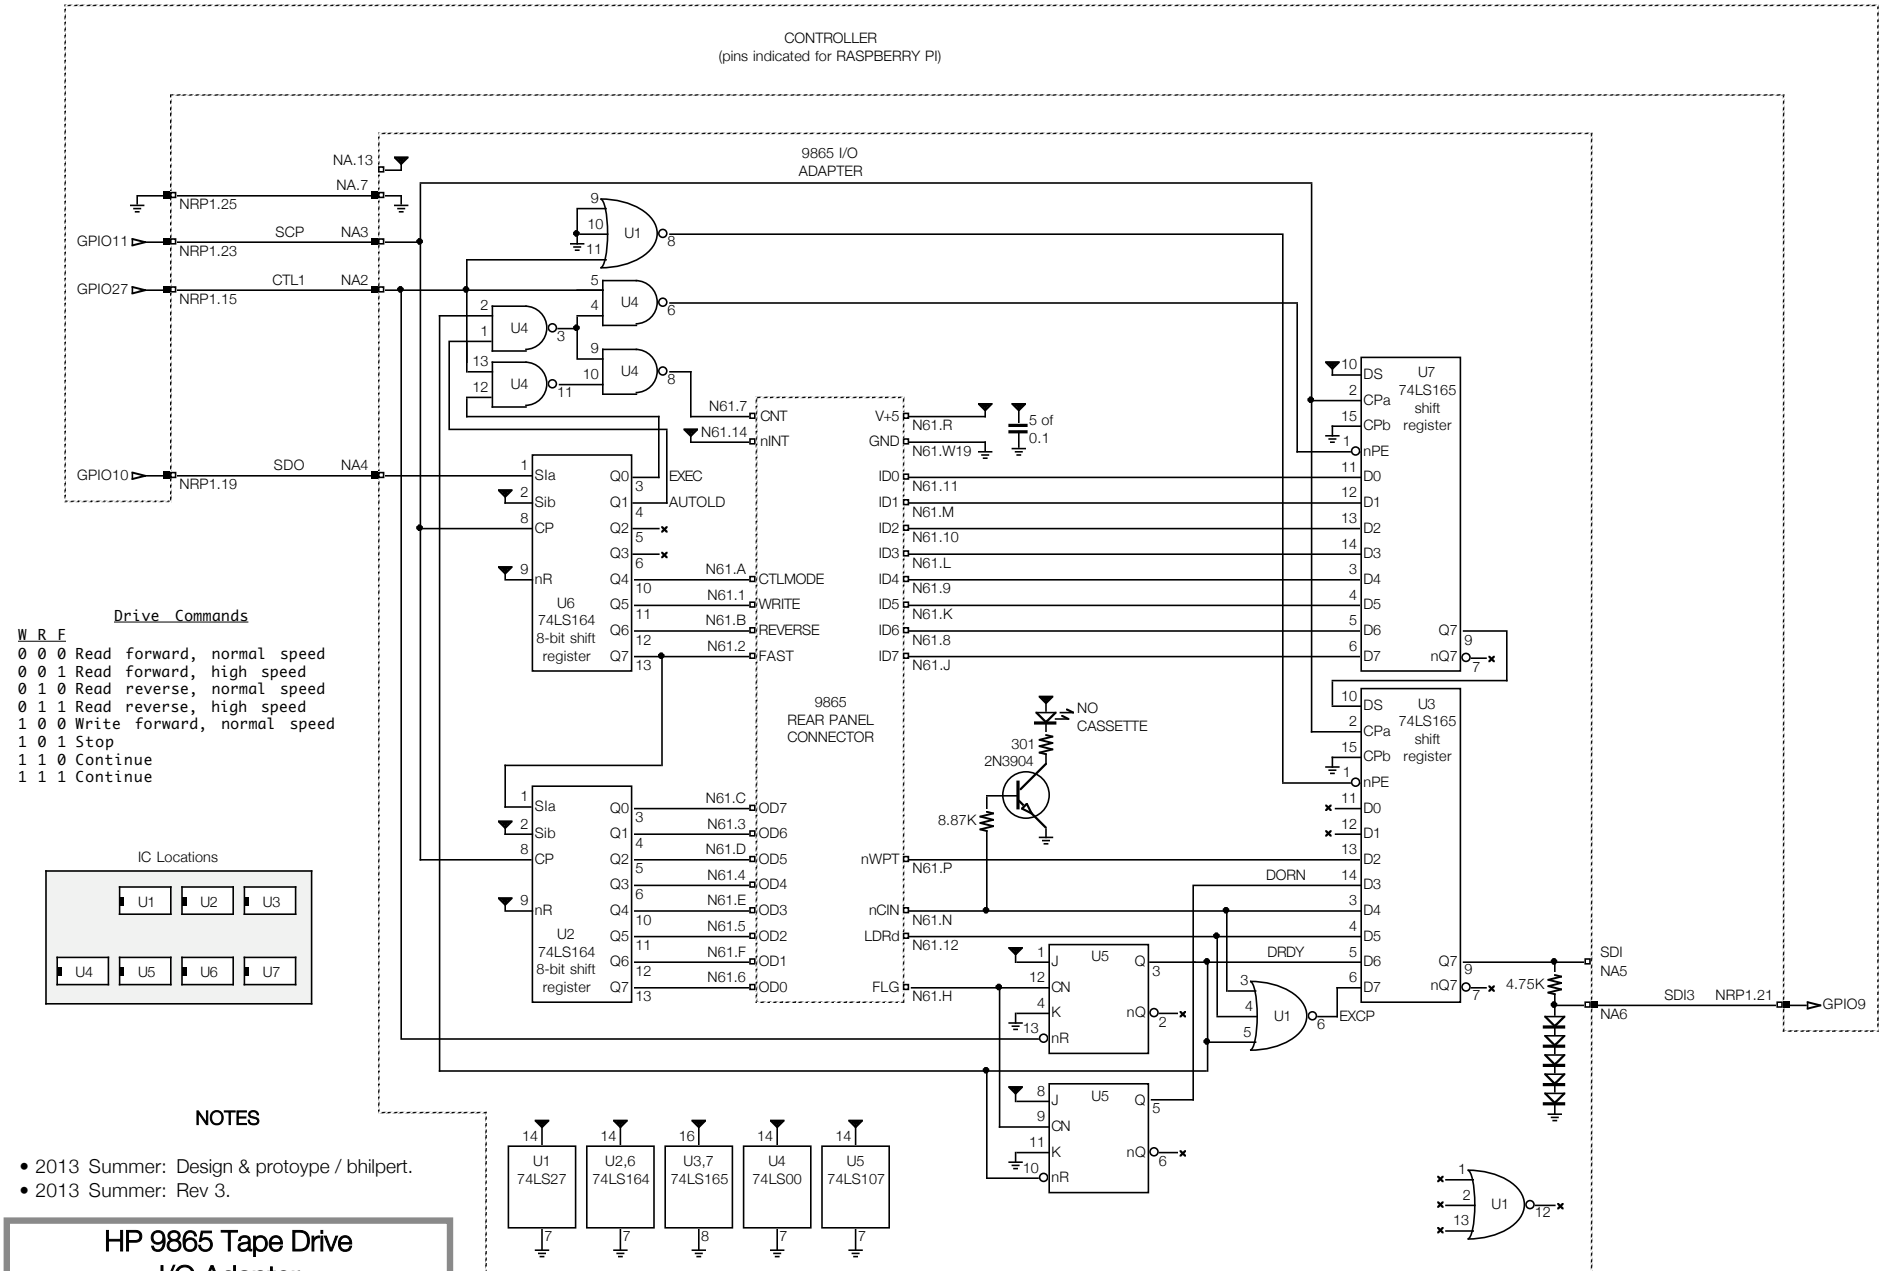

CONTROLLER
(pins indicated for RASPBERRY PI)

**HP 9865 Tape Drive
I/O Adapter**