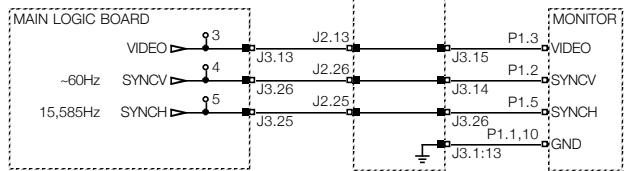

Teleray 3931
ASCII / APL Video Terminal
Partial Schematic

Contents	
Section	Page
Title & Contents (this page)	1
Power Supply	2
Keyboard	3
Communications Port	4
Monitor	5
Misc.	6

Notes

- Capacitance in microfarads unless otherwise indicated.
- (ns): value not specified.
- Based on unit of Model 3931E, Serial No. 30523-22.
- 2020 Nov; Initial drawing / bhilpert.