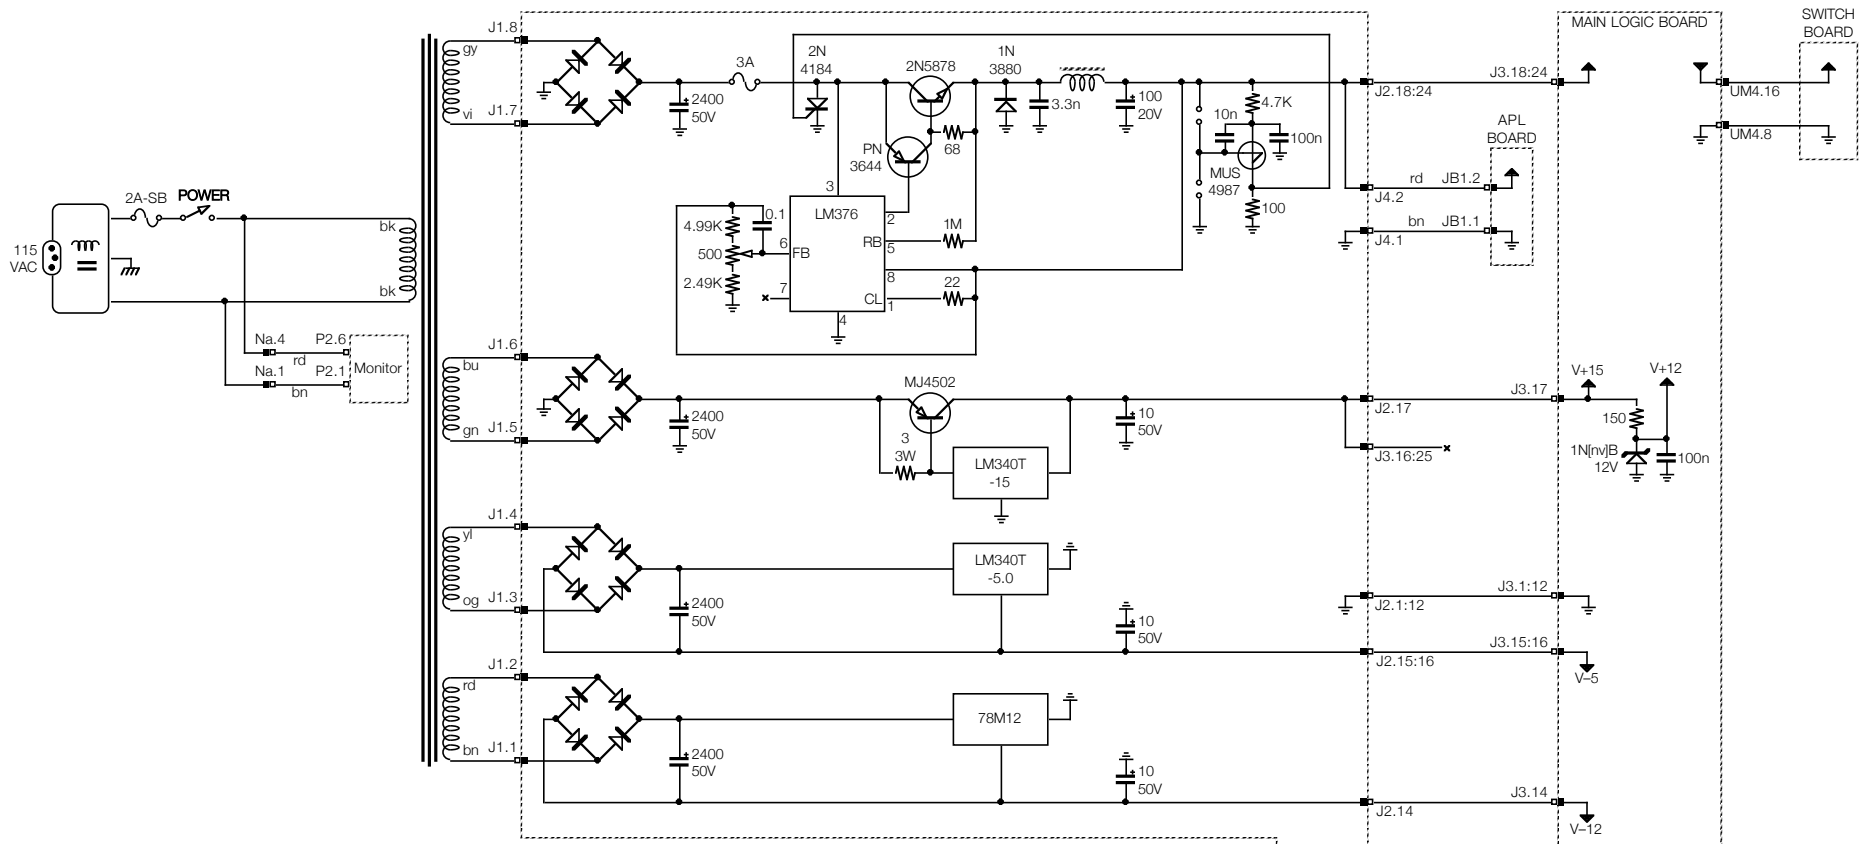

Teleray 3931
ASCII / APL Video Terminal
Partial Schematic

Contents	
Section	Page
Title & Contents (this page)	1
Power Supply	2
Keyboard	3
Communications Port	4
Monitor	5
Misc.	6

Notes

- Capacitance in microfarads unless otherwise indicated.
- (ns): value not specified.
- Based on unit of Model 3931E, Serial No. 30523-22.
- 2020 Nov; Initial drawing / bhilpert.

Telery 3931
ASCII / APL Video Terminal
 Section: Communications Port
 Page: 4 Rendition: 2020 Dec 1